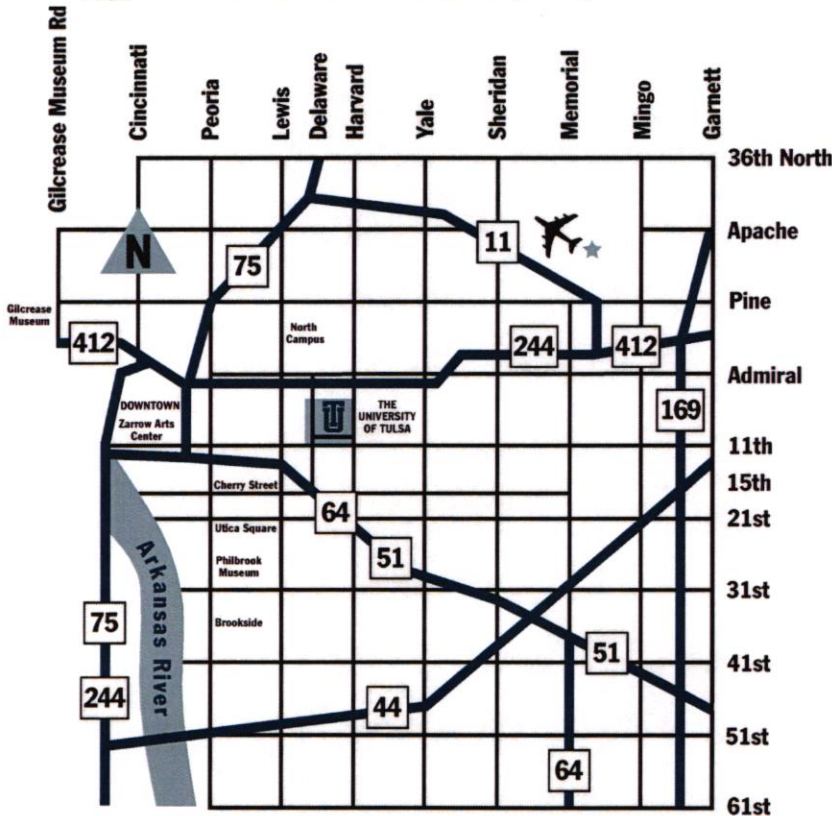

THE UNIVERSITY of TULSA

DIRECTIONS TO TU

★ Free covered parking and airport shuttle.

FROM THE AIRPORT:

- Take Interstate 244 to the Delaware Avenue exit.
- Turn south (left) onto Delaware Avenue.
- Go to 8th Street, by the Case Tennis Center, and turn east (left).
- Go two blocks. Turn north (left) onto Tucker Drive and circle around to access visitor parking in the Westby Lot, located north of Collins Hall.
- The Office of Admission is located on the first floor of Collins Hall. Use the 8th street entrance.
- To make arrangements for a campus visit, please call 1-800-331-3050 toll free, or (918) 631-2307 locally.

LOCAL HOTELS

- **Campbell Hotel** .....(918) 744-5500
  2636 East 11th Street, Tulsa, OK 74104
- **Doubletree Downtown**.....(918) 587-8000
  616 West 7th Street, Tulsa, OK 74127
- **Doubletree Warren Place**.....(918) 495-1000
  6110 South Yale Avenue, Tulsa, OK 74136
- **Embassy Suites**.....(918) 622-4000
  3332 South 79th East Avenue, Tulsa, OK 74145
- **Holiday Inn Tulsa City Center**.....(918) 585-5898
  17 West 7th Street, Tulsa, OK 74119
- **Hotel Ambassador** (a boutique hotel).....(918) 587-8200
  1324 South Main Street, Tulsa, OK 74119
- **Hyatt Place Tulsa**.....(918) 491-4010
  7037 South Zurich Avenue, Tulsa, OK 74136
- **Hyatt Regency Tulsa**.....(918) 582-9000
  100 East 2nd Street, Tulsa, OK 74103
- **Marriott Courtyard Downtown**.....(918) 508-7400
  415 South Boston Avenue, Tulsa, OK 74103
- **Renaissance Tulsa Hotel & Convention Center**..(918) 307-2600
  6808 South 107th East Avenue, Tulsa, OK 74133
- **The Mayo Hotel**.....(918) 582-6296
  115 West 5th Street, Tulsa, OK 74103

An extensive hotel list, including all major chains and B&B's, is available online at www.utulsa.edu/hotels. Ask for the TU rate when booking reservations.